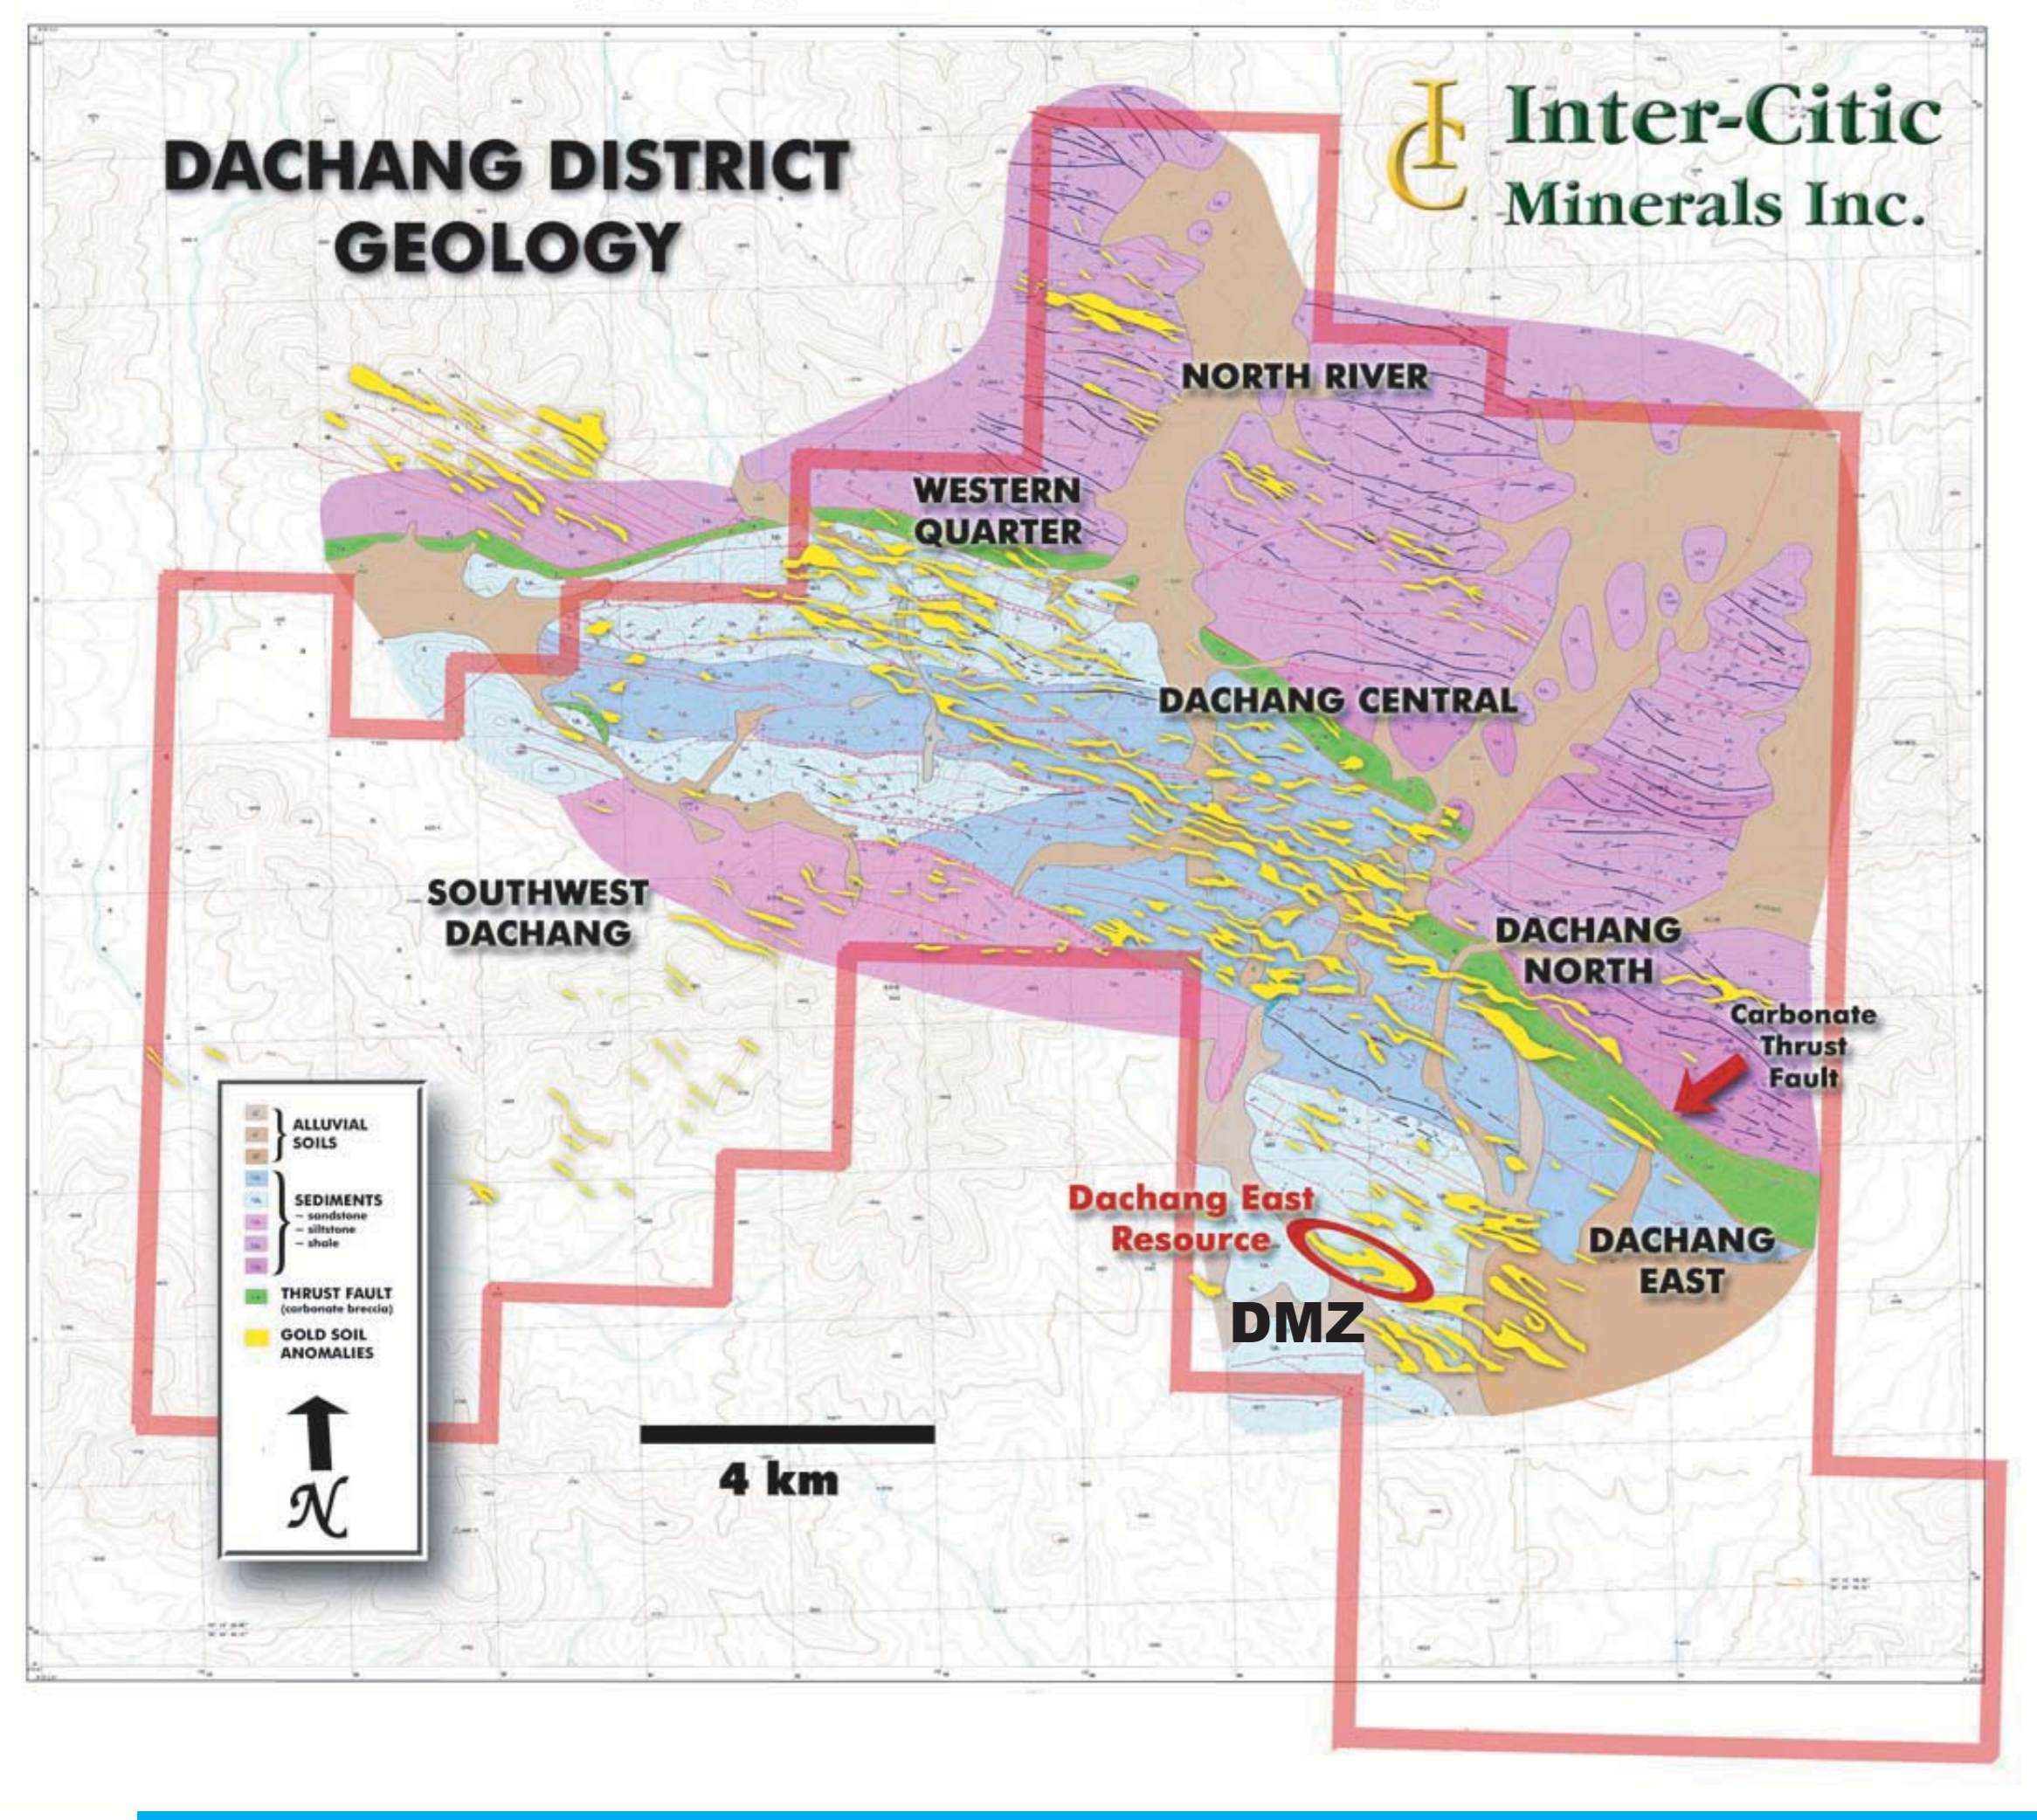

DACHANG MAIN ZONE

With Adjacent Mineralized Zones
& 2006 Trench Results

Little Ruby

Dachang Main Zone (DMZ)

2400m

DMZ Offset

Placer Valley

400m