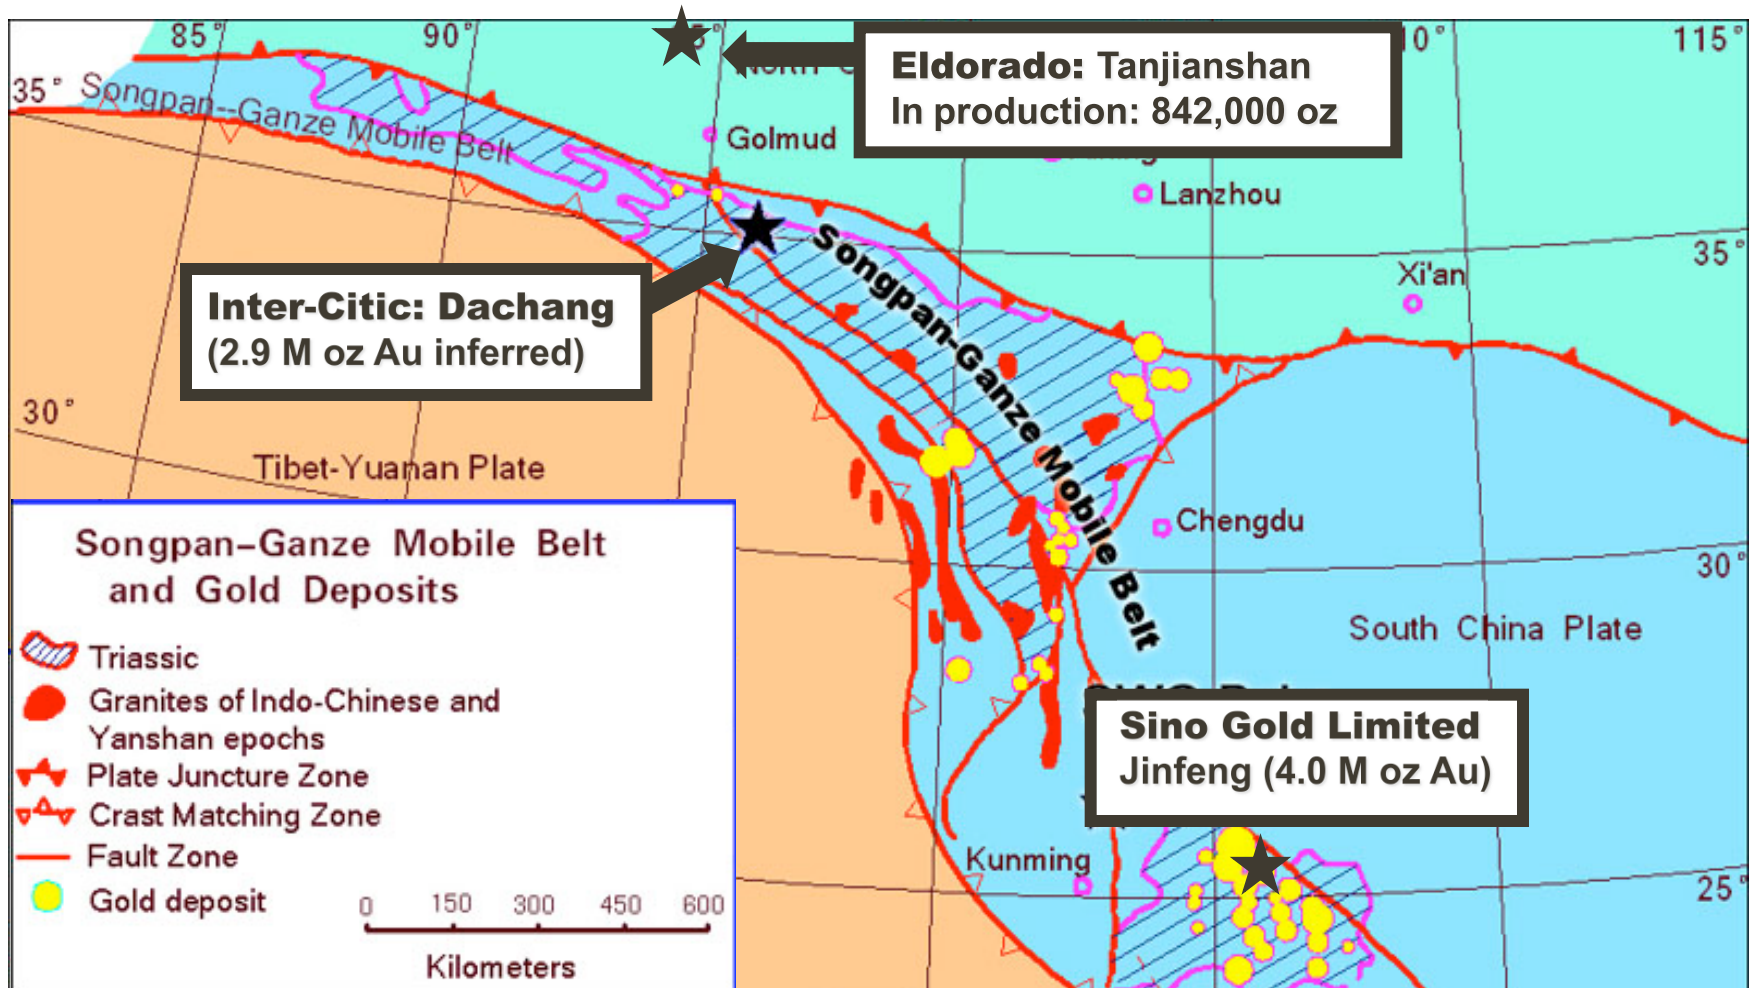

SONGPAN-GANZE MOBILE BELT: A BELT OF GOLD DISCOVERY IN WESTERN CHINA

INTER-CITIC MINERALS INC.